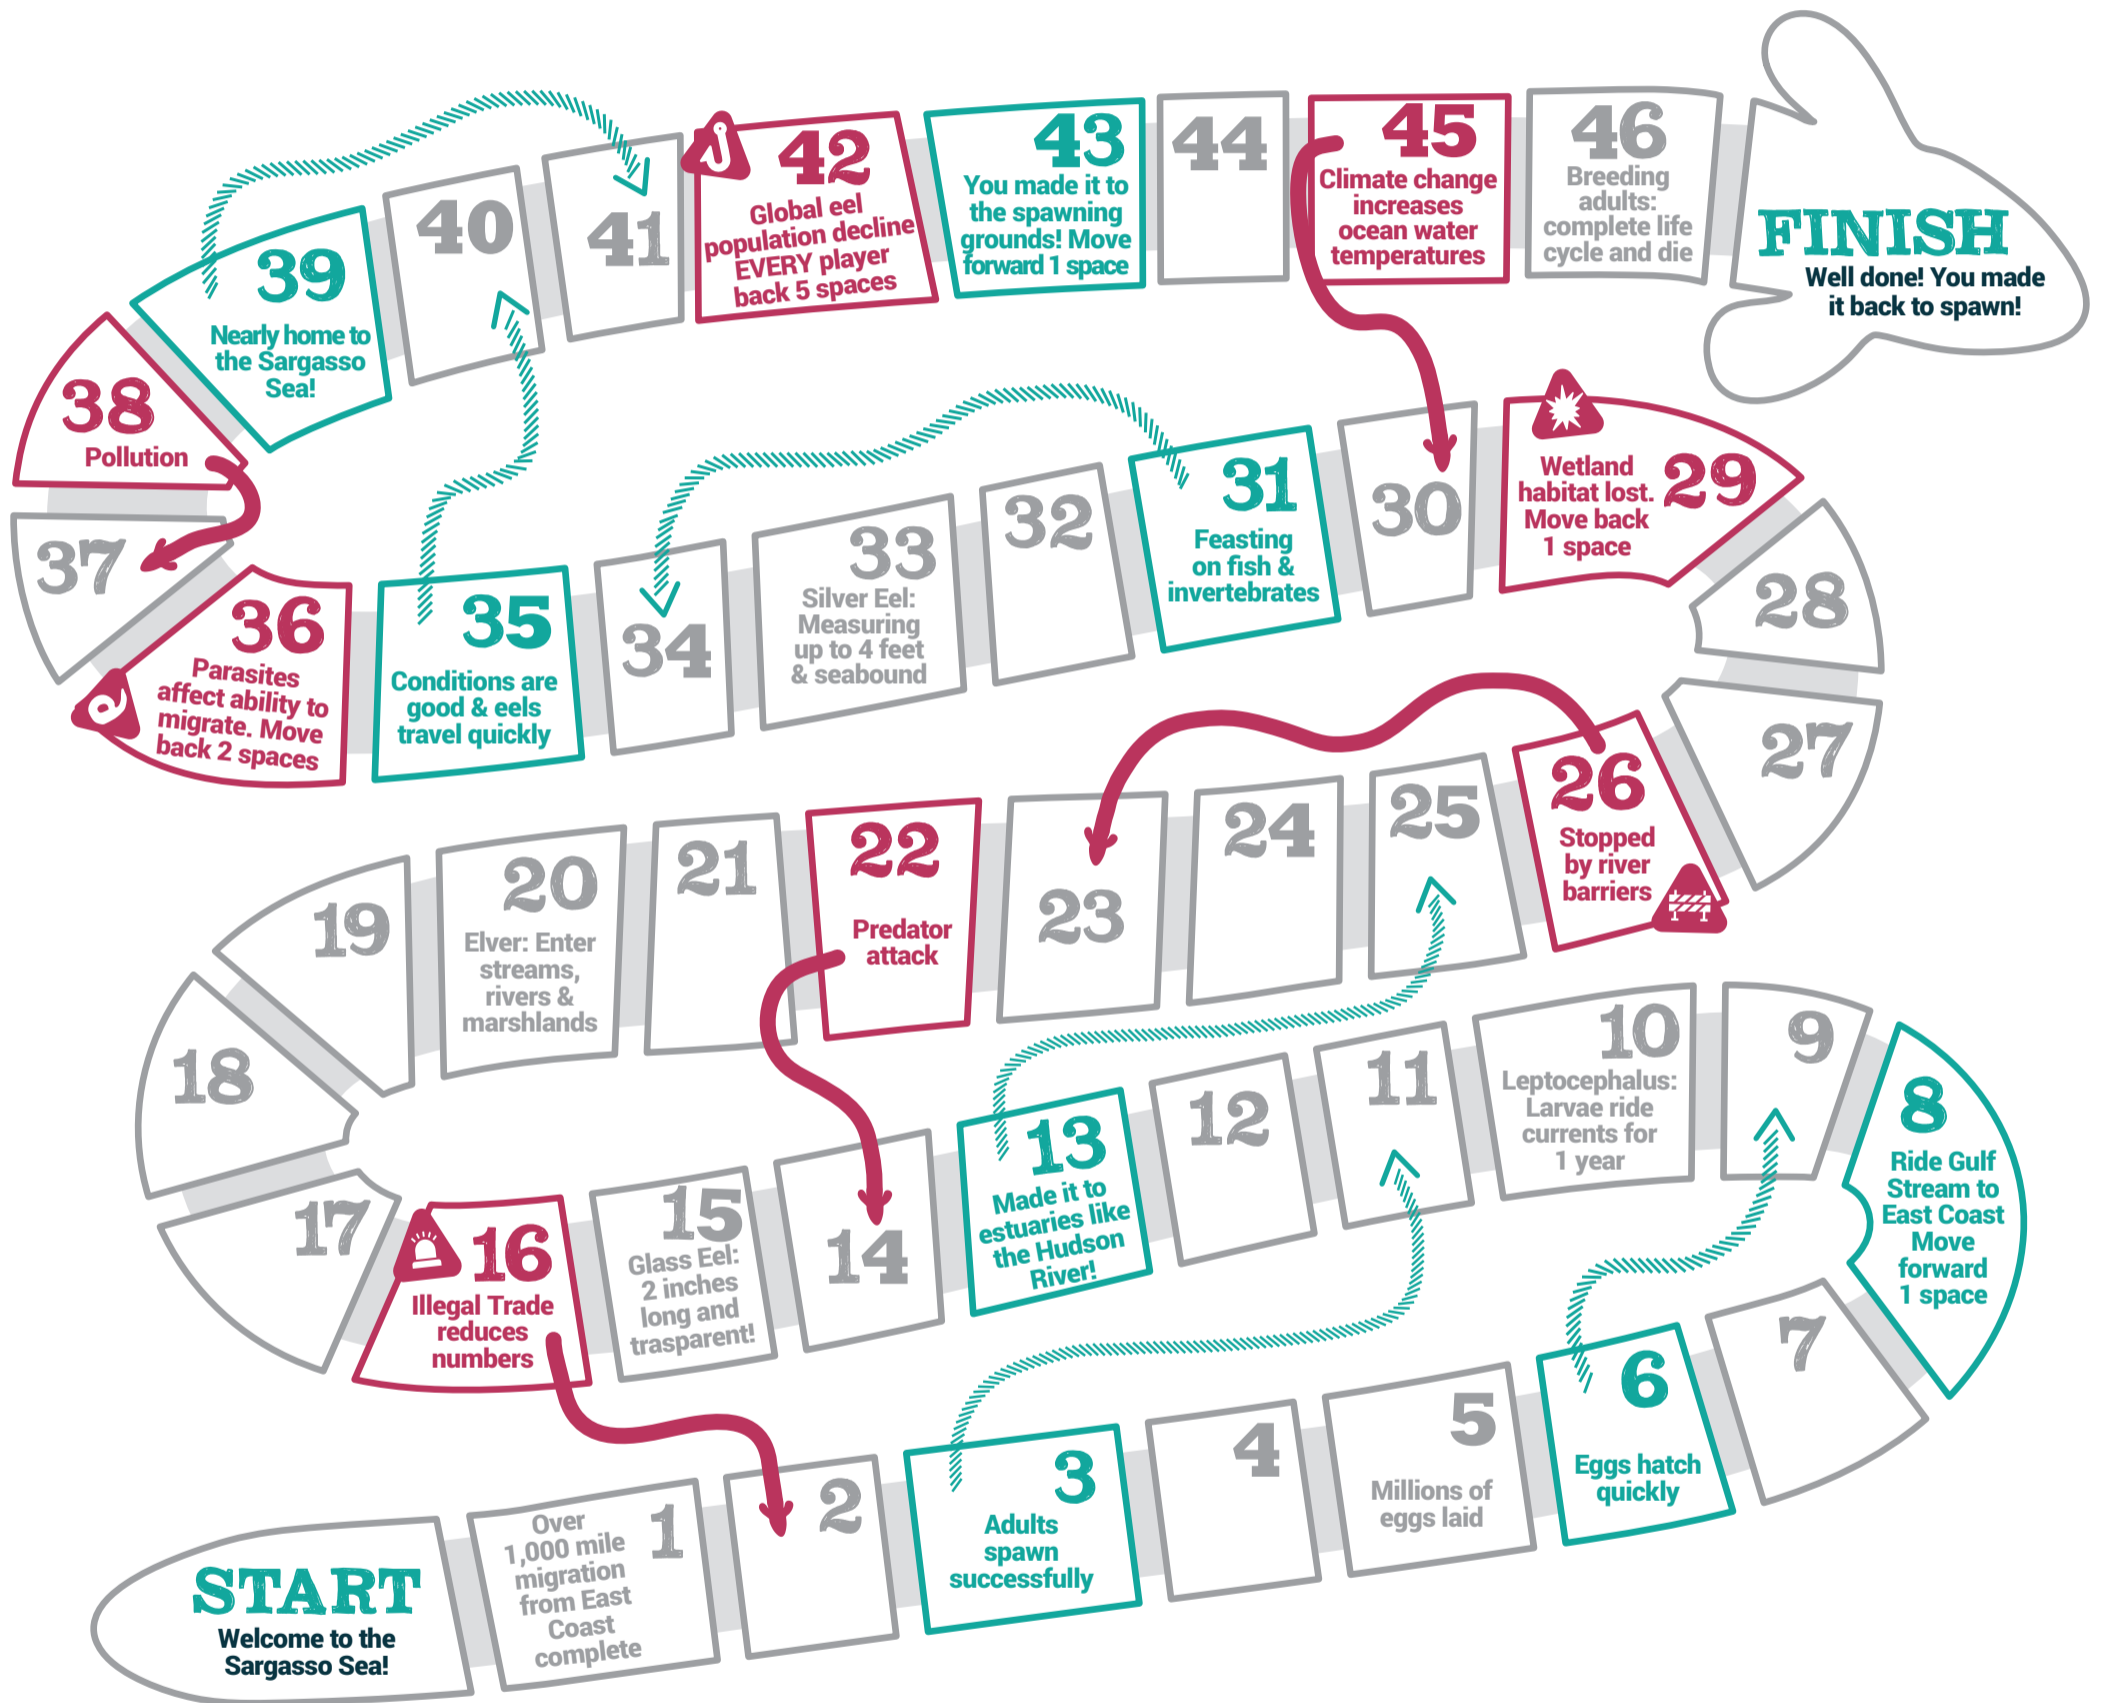

## CAN YOUR EEL MIGRATE TO SAFETY FIRST?

You will need a dice, counters, 2+ players

## CLIMB UP THE LADDERS AND SLIDE DOWN THE EELS

Eel ladders at the base of barriers to their migration (such as dams and poorly designed culverts) can help eels get to important upstream habitats

Adapted From  
**FORGOTTEN FISH PROJECT**  
for American Eel

## CUT-OUT DICE

Cut along solid black lines, fold dotted lines

## CUT-OUT COUNTERS

Cut along solid black lines